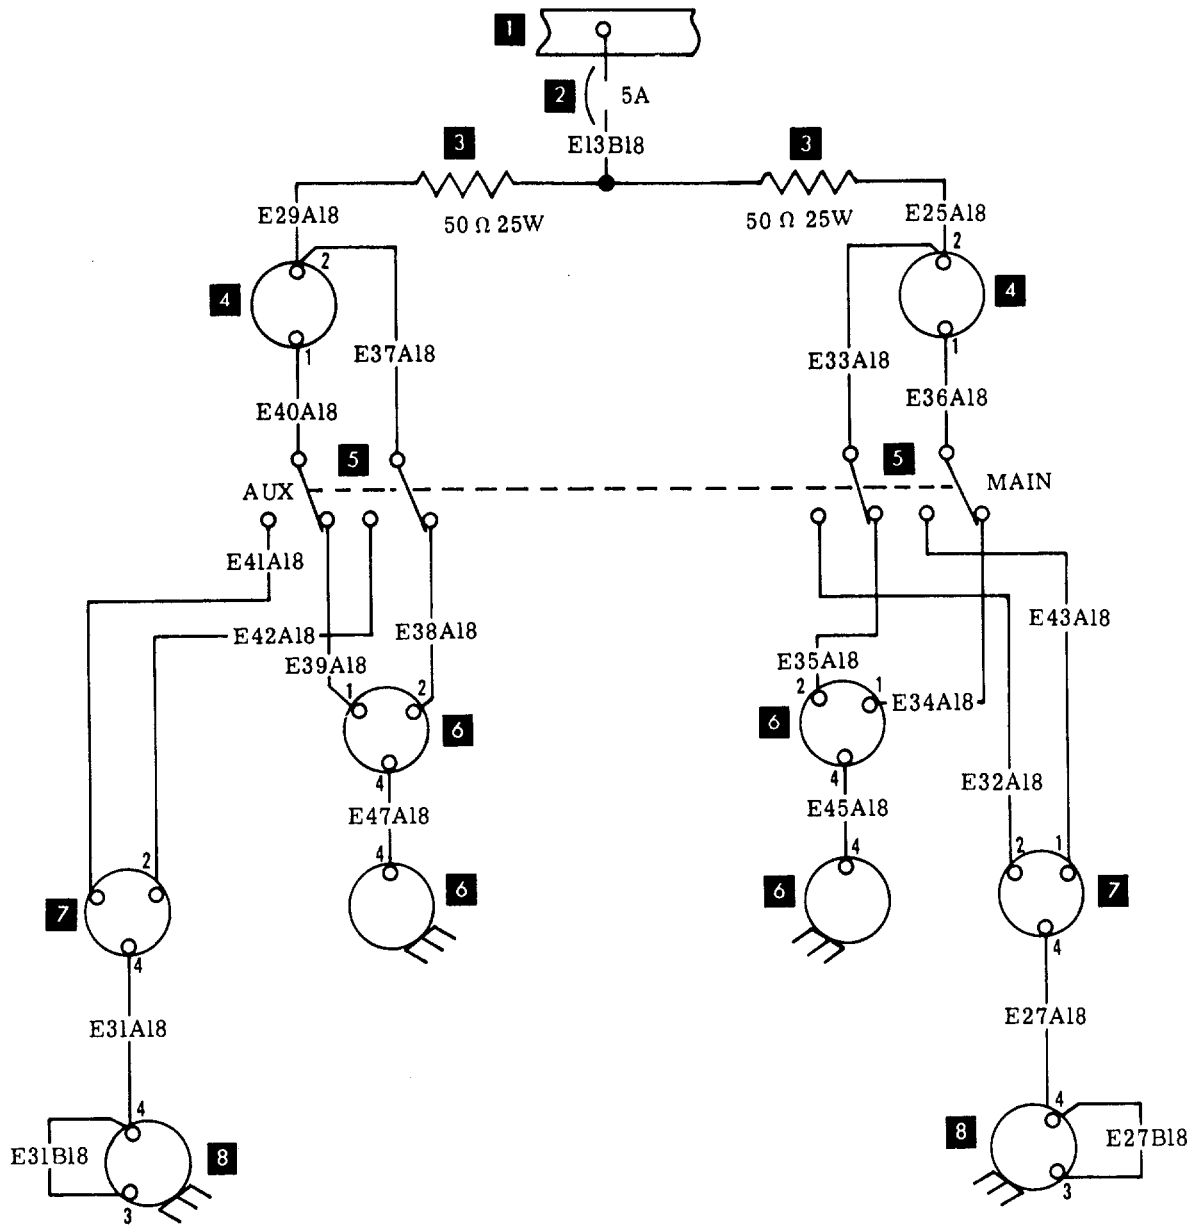

1. Bus Bar
2. Circuit Breaker
3. Resistor
4. Fuel Gage
5. Fuel Gage Transfer Switch
6. Main Tank Transmitter
7. Aux. Inboard Transmitter
8. Aux. Outboard Transmitter

55-369-127

Fuel Quantity Indicator (Standard)  
 TC-531 thru TC-1298  
 TE-1 thru TE-767

55-369-128

1. Bus Bar
2. Circuit Breaker
3. Resistor
4. Fuel Gage
5. Fuel Gage Transfer Switch
6. Main Tank Transmitter
7. Aux. Inboard Transmitter
8. Aux. Outboard Transmitter

Fuel Quantity Indicator (Optional)  
 TC-531 thru TC-1298  
 TE-1 thru TE-767