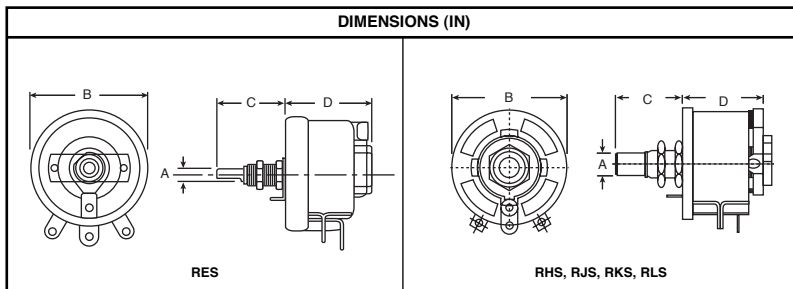

OHMITE Power Wirewound Rheostats - 12.5, 25, 50, 100, and 150 Watt

POWER WIREWOUND RHEOSTATS

RoHS Compliant

Series	Watts	Ohmic Range	Dimensions (IN)				Shaft Torque	Rotation (± 5°)
			A	B	C	D		
RES	12.5	1.0-15K	.125	.875	.625	.688	1-6 oz. in.	300
RHS	25	1.0-25K	.250	1.560	.875	1.375	.25-5 lb.in.	300
RJS	50	.05-50K	.250	2.310	.875	1.375	.25-2 lb.in.	300
RKS	100	.05-50K	.250	3.125	.875	1.750	5-2 lb. in.	300
RLS	150	.05-50K	.250	4.000	.875	2.000	5-3 lb. in.	300

KNOBS AND DIALS FOR POWER WIREWOUND RHEOSTATS

For quantities of 25 and up, call for quote.

MOUSER STOCK NO.	Fig.	Type	Fits Ohmite Series	Knob Dia. (IN)	Dial Dia. (IN)	Price Each	
						1	10
588-5150	A	Knob	RHS, RJS, RKS, RLS	1 1/2	2 3/16	6.30	4.41
588-5151	A	Knob	RES	3/4	1 1/4	4.57	3.20
588-5000	B	Dial	RHS, RJS, RKS, RLS	1 1/2	2 3/16	1.34	.94
588-5007	B	Dial	RES	3/4	1 1/4	1.34	.94