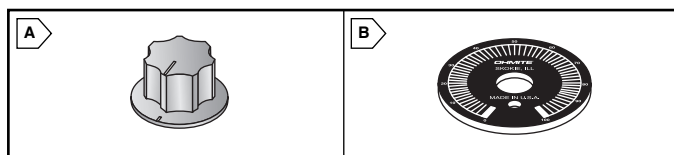

KNOBS AND DIALS FOR POWER WIREWOUND RHEOSTATS

For quantities of 25 and up, call for quote.

MOUSER STOCK NO.	Fig.	Type	Fits Ohmite Series	Knob Dia. (IN)	Dial Dia. (IN)	Price Each	
						1	10
588-5150	A	Knob	RHS, RJS, RKS, RLS	1 1/2	2 3/16	6.30	4.41
588-5151	A	Knob	RES	3/4	1 1/4	4.57	3.20
588-5000	B	Dial	RHS, RJS, RKS, RLS	1 1/2	2 3/16	1.34	.94
588-5007	B	Dial	RES	3/4	1 1/4	1.34	.94