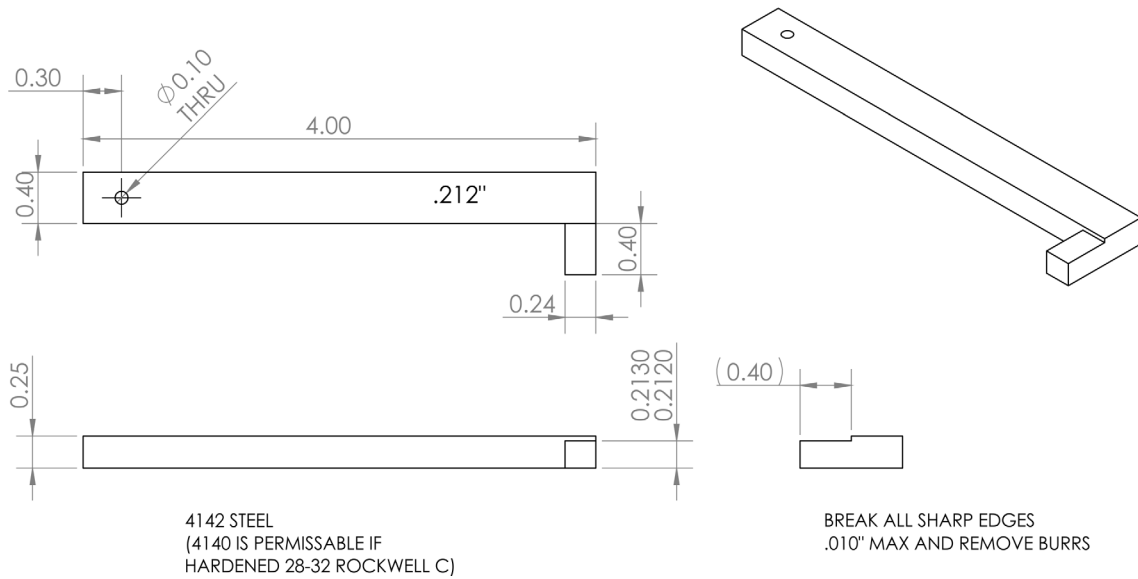

IV. TOOL DRAWINGS

Figure 4. 0.179 Inch Gage (470, IO520, L/T5IO-520, and 550 Series Engines Only)

Figure 5. 0.212 Inch Gage (IO/LTSIO/TSIO-360 and GTSIO-520 Series Engines Only)

V. WARRANTY

The actions required to comply with this Service Document are covered, up to the Eligible Allowance provided for reimbursement, as shown below. Standard warranty practices apply. Visit the Continental web site at www.continental.aero to obtain copies of Continental Warranty Policies.