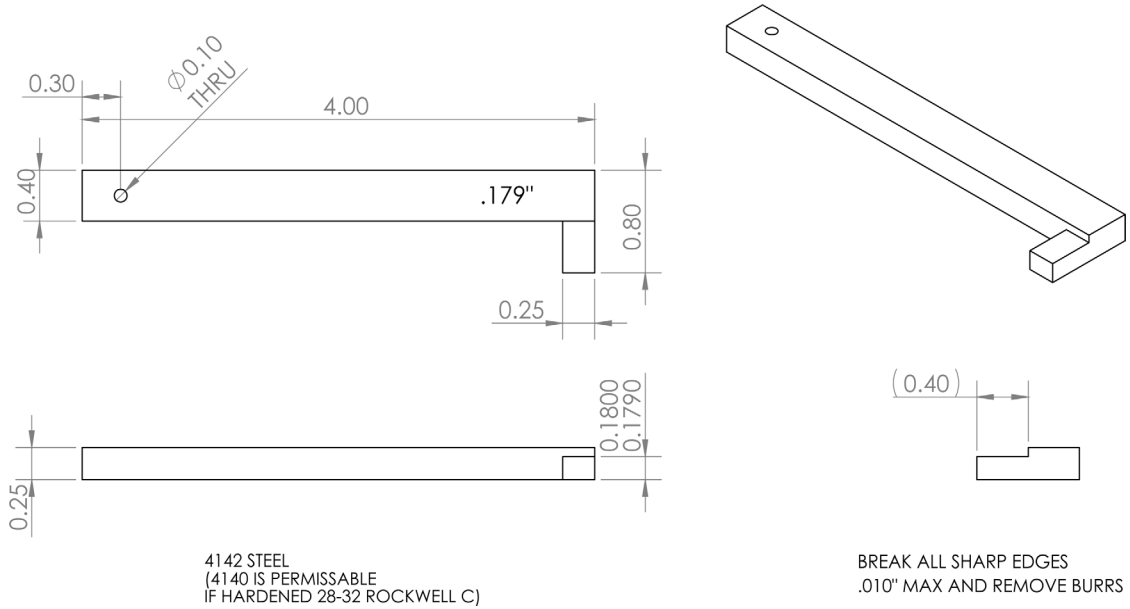

IV. TOOL DRAWINGS

Figure 4. 0.179 Inch Gage (470, IO520, L/T5IO-520, and 550 Series Engines Only)

Figure 5. 0.212 Inch Gage (IO/LTSIO/TSIO-360 and GTSIO-520 Series Engines Only)

V. WARRANTY

The actions required to comply with this Service Document are covered, up to the Eligible Allowance provided for reimbursement, as shown below. Standard warranty practices apply. Visit the Continental web site at www.continental.aero to obtain copies of Continental Warranty Policies.